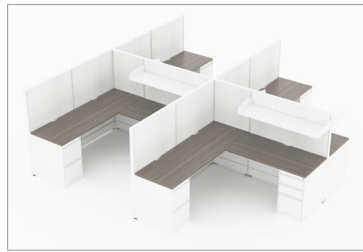

CMQS 511 list price $17,254
station size 6'x6' total height 54"
[download - 10 MB](#)