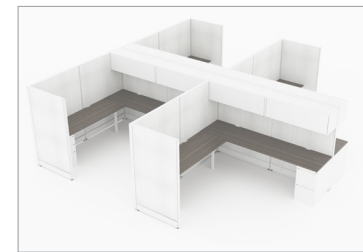

CMQS 549 list price $29,918
station size 8'x8' total height 66"
[download - 10.4 MB](#)