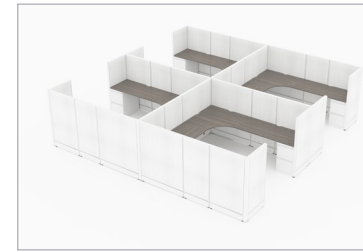

CMQS 546 list price $27,844
station size 8'x8' total height 54"
[download - 5.7 MB](#)