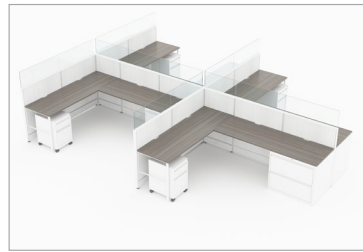

CMQS 517 list price $25,750
station size 6'x8' total height 54"
[download - 10.2 MB](#)