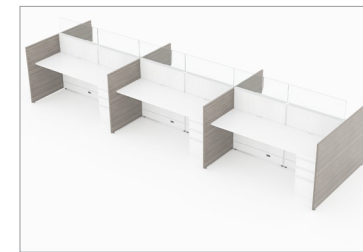

CMQS 550 list price $17,836
station size 2'x6' total height 54"
[download - 12.9 MB](#)