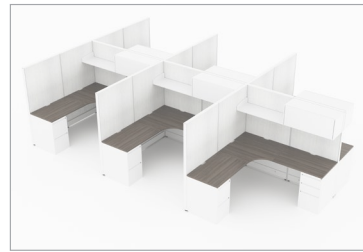

CMQS 512 list price $31,354
station size 6'x6' total height 66"
[download - 10.1 MB](#)