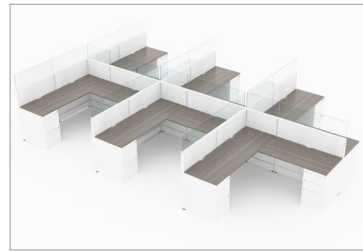

CMQS 508 list price \$17,022
station size 6'x6' total height 42"
[download - 10.2 MB](#)

CMQS 508-W list price \$20,694
station size 6'x6' total height 54"
[download - 9.9 MB](#)

CMQS 510 list price \$29,229
station size 6'x6' total height 54"
[download - 9.8 MB](#)