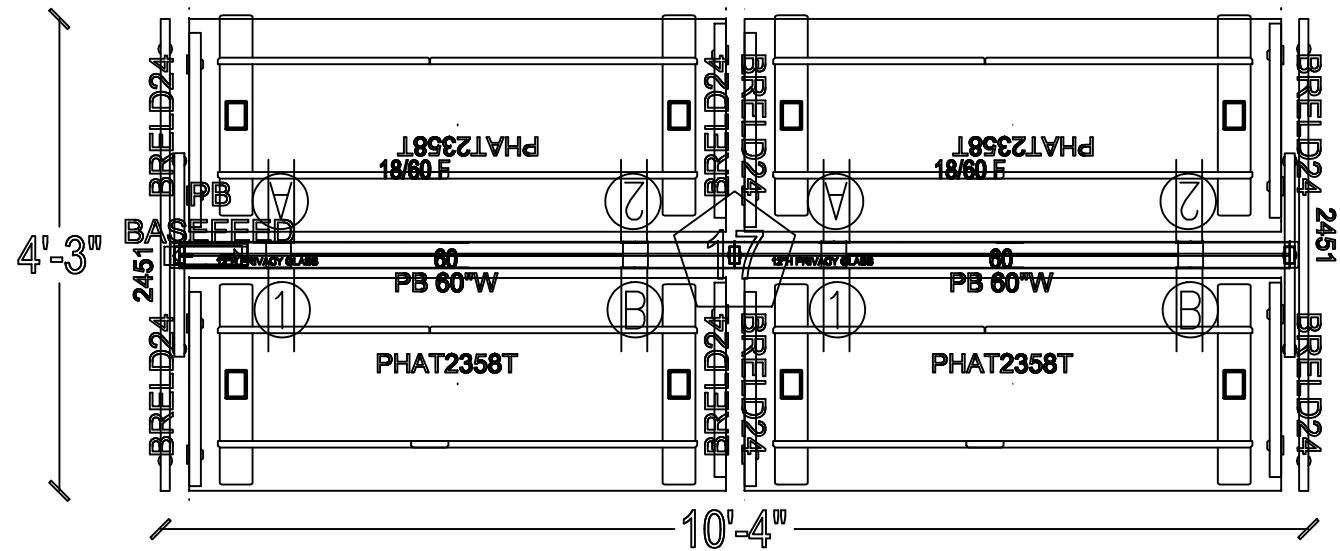

EVOLVE POWERBEAM - WEBSITE TYPICALS
EPB506-W - 2PACK

SPECIFICATION DEPARTMENT
global furniture group
globalfurnituregroup.com globalportfolio.com
evolvefurnituregroup.com

PREPARED BY
DATE
PROJECT NUMBER
REVISION

SHEET

SCALE = NTS

DRAWN TO DEALER PROVIDED SPECIFICATIONS. THE GLOBAL GROUP OF COMPANIES IS NOT RESPONSIBLE FOR THE OVERALL ACCURACY OF ROOM DIMENSIONS, COLUMNS, DOORWAYS, WINDOWS, OBSTRUCTIONS, ETC. THIS RENDERING IS BEING PROVIDED TO YOU IN CONJUNCTION WITH THE PROSPECTIVE RETAIL SALE OF PRODUCTS AND IS FOR INFORMATIONAL PURPOSES ONLY. THE GLOBAL GROUP OF COMPANIES IS NOT A LICENSED INTERIOR DESIGNER OR ARCHITECT.