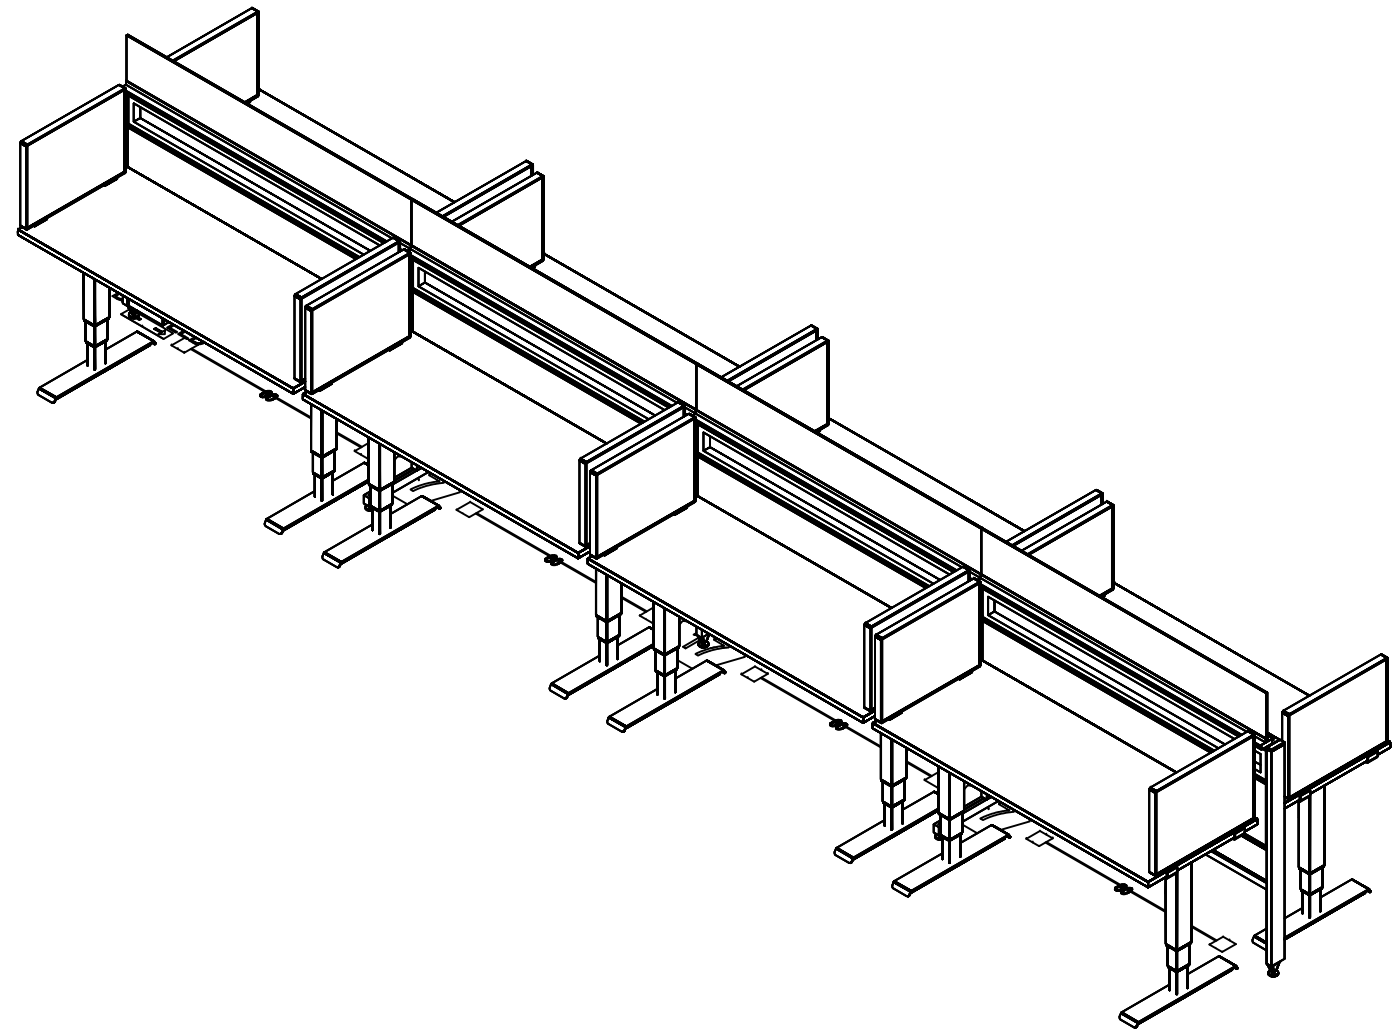

PREPARED BY

DATE

PROJECT NUMBER

REVISION

SHEET

SCALE = NTS