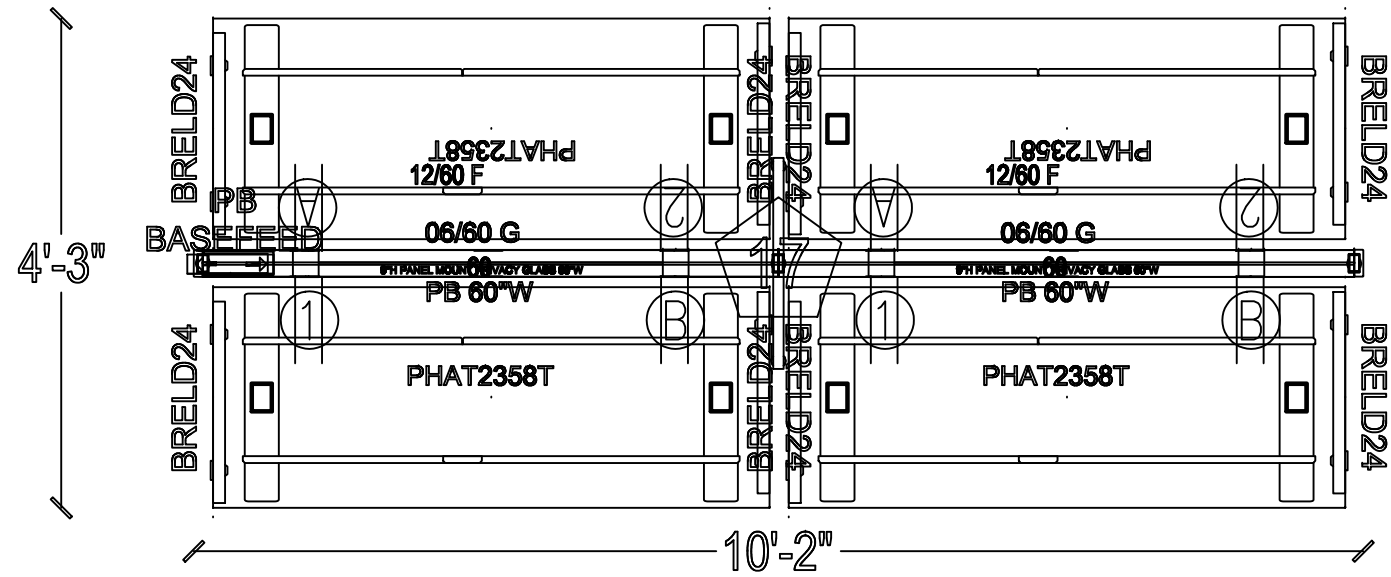

EVOLVE POWERBEAM - WEBSITE TYPICALS
EPB507-W - 2PACK

SPECIFICATION DEPARTMENT

global furniture group
globalfurnituregroup.com globalportfolio.com
evolvefurnituregroup.com

PREPARED BY

DATE

PROJECT NUMBER

REVISION

SHEET

SCALE = NTS

DRAWN TO DEALER PROVIDED SPECIFICATIONS. THE GLOBAL GROUP OF COMPANIES IS NOT RESPONSIBLE FOR THE OVERALL ACCURACY OF ROOM DIMENSIONS, COLUMNS, DOORWAYS, WINDOWS, OBSTRUCTIONS, ETC. THIS RENDERING IS BEING PROVIDED TO YOU IN CONJUNCTION WITH THE PROSPECTIVE RETAIL SALE OF PRODUCTS AND IS FOR INFORMATIONAL PURPOSES ONLY. THE GLOBAL GROUP OF COMPANIES IS NOT A LICENSED INTERIOR DESIGNER OR ARCHITECT.

PREPARED BY

DATE

PROJECT NUMBER

REVISION

SHEET

SCALE = NTS