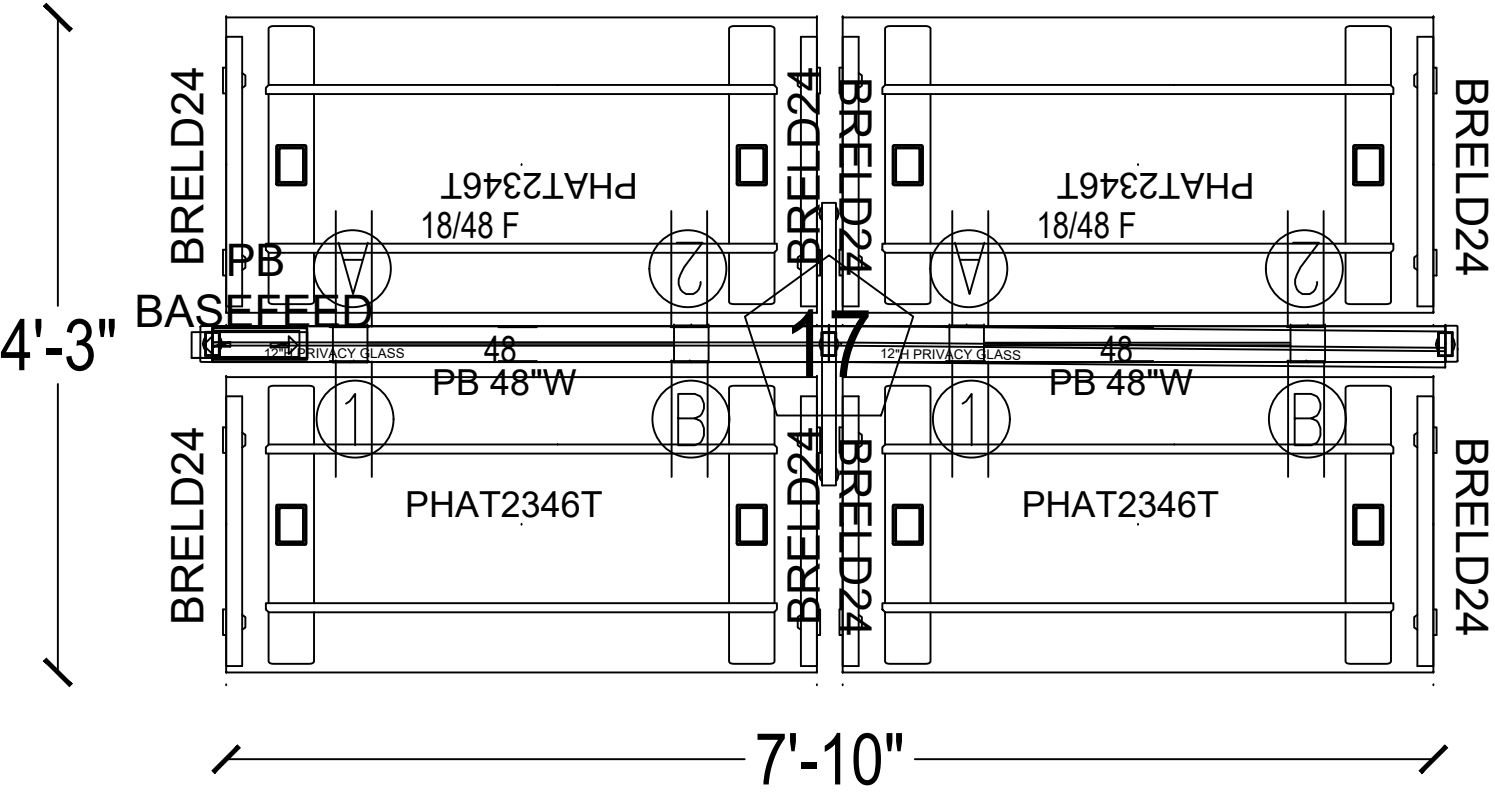

PREPARED BY
DATE
PROJECT NUMBER
REVISION

SHEET

DRAWN TO DEALER PROVIDED SPECIFICATIONS. THE GLOBAL GROUP OF COMPANIES IS NOT RESPONSIBLE FOR THE OVERALL ACCURACY OF ROOM DIMENSIONS, COLUMNS, DOORWAYS, WINDOWS, OBSTRUCTIONS, ETC. THIS RENDERING IS BEING PROVIDED TO YOU IN CONJUNCTION WITH THE PROSPECTIVE RETAIL SALE OF PRODUCTS AND IS FOR INFORMATIONAL PURPOSES ONLY. THE GLOBAL GROUP OF COMPANIES IS NOT A LICENSED INTERIOR DESIGNER OR ARCHITECT.