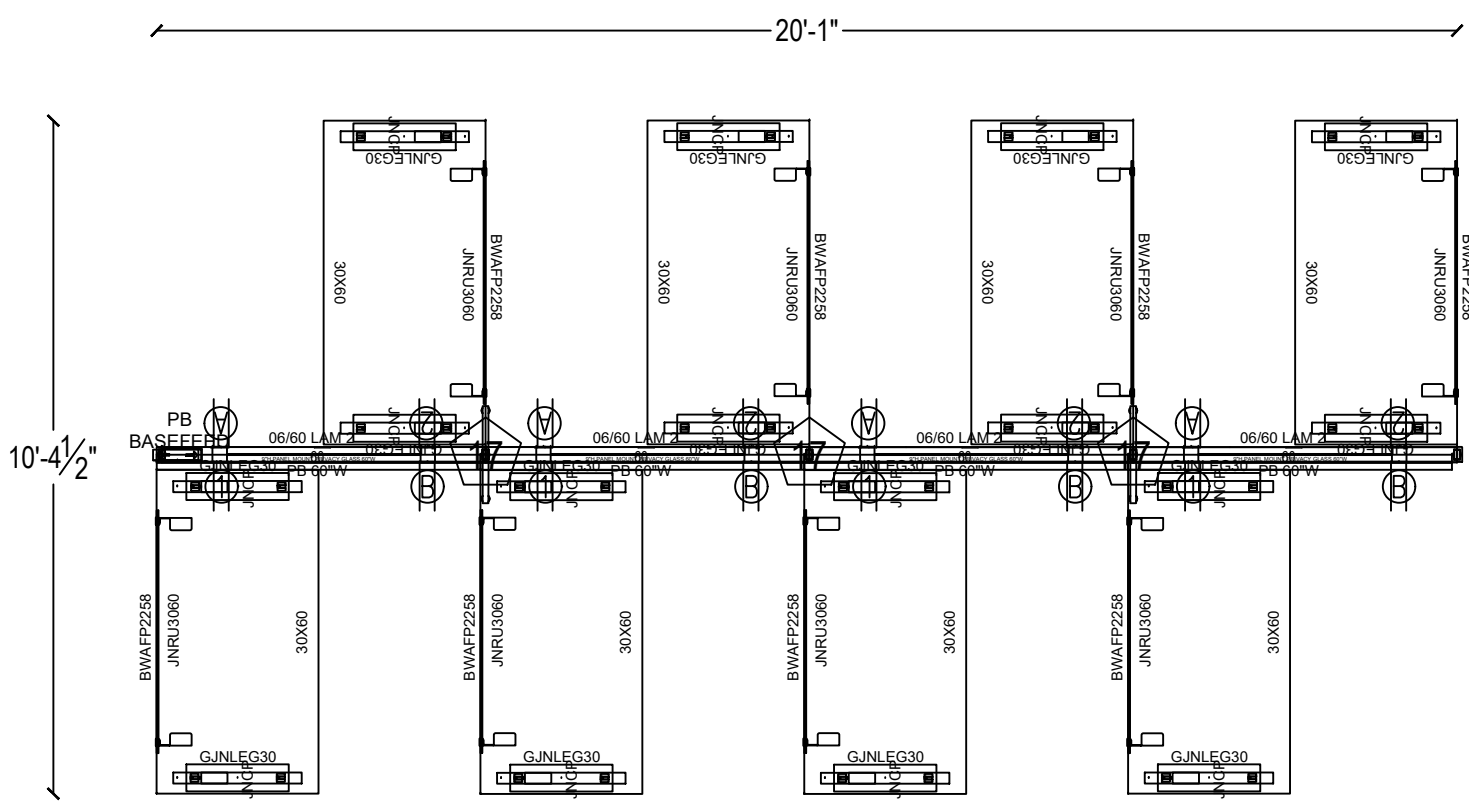

SHEET

SCALE = NTS

DRAWN TO DEALER PROVIDED SPECIFICATIONS. THE GLOBAL GROUP OF COMPANIES IS NOT RESPONSIBLE FOR THE OVERALL ACCURACY OF ROOM DIMENSIONS, COLUMNS, DOORWAYS, WINDOWS, OBSTRUCTIONS, ETC. THIS RENDERING IS BEING PROVIDED TO YOU IN CONJUNCTION WITH THE PROSPECTIVE RETAIL SALE OF PRODUCTS AND IS FOR INFORMATIONAL PURPOSES ONLY. THE GLOBAL GROUP OF COMPANIES IS NOT A LICENSED INTERIOR DESIGNER OR ARCHITECT.

EVOLVE POWERBEAM - WEBSITE TYPICALS

EPB525-W - 6PACK

SPECIFICATION DEPARTMENT

global furniture group
 globalfurnituregroup.com globalportfolio.com
 evolvefurnituregroup.com

PREPARED BY
DATE
PROJECT NUMBER
REVISION