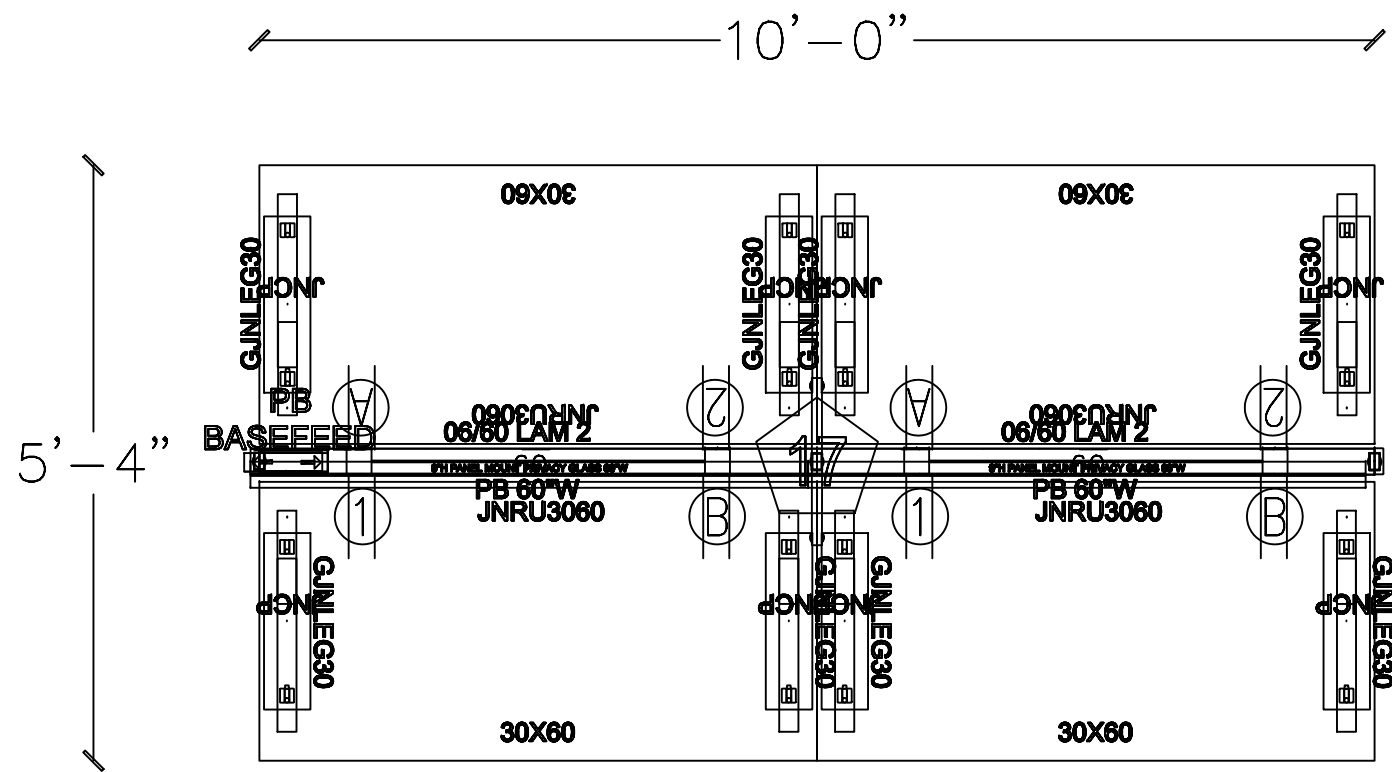

5' - 0"

5' - 4"

EVOLVE POWERBEAM - WEBSITE TYPICALS  
EPB525 - 2PACK

SPECIFICATION DEPARTMENT  
global furniture group  
globalfurnituregroup.com  
globalADpartfolo.com  
evolvefurnituregroup.com

PREPARED BY  
DATE  
PROJECT NUMBER  
REVISION

SHEET

SCALE = NTS

DRAWN TO DEALER PROVIDED SPECIFICATIONS. THE GLOBAL GROUP OF COMPANIES IS NOT RESPONSIBLE FOR THE OVERALL ACCURACY OF ROOM DIMENSIONS, COLUMNS, DOORWAYS, WINDOWS, OBSTRUCTIONS, ETC. THIS RENDERING IS BEING PROVIDED TO YOU IN CONJUNCTION WITH THE PROSPECTIVE RETAIL SALE OF PRODUCTS AND IS FOR INFORMATIONAL PURPOSES ONLY. THE GLOBAL GROUP OF COMPANIES IS NOT A LICENSED INTERIOR DESIGNER OR ARCHITECT.