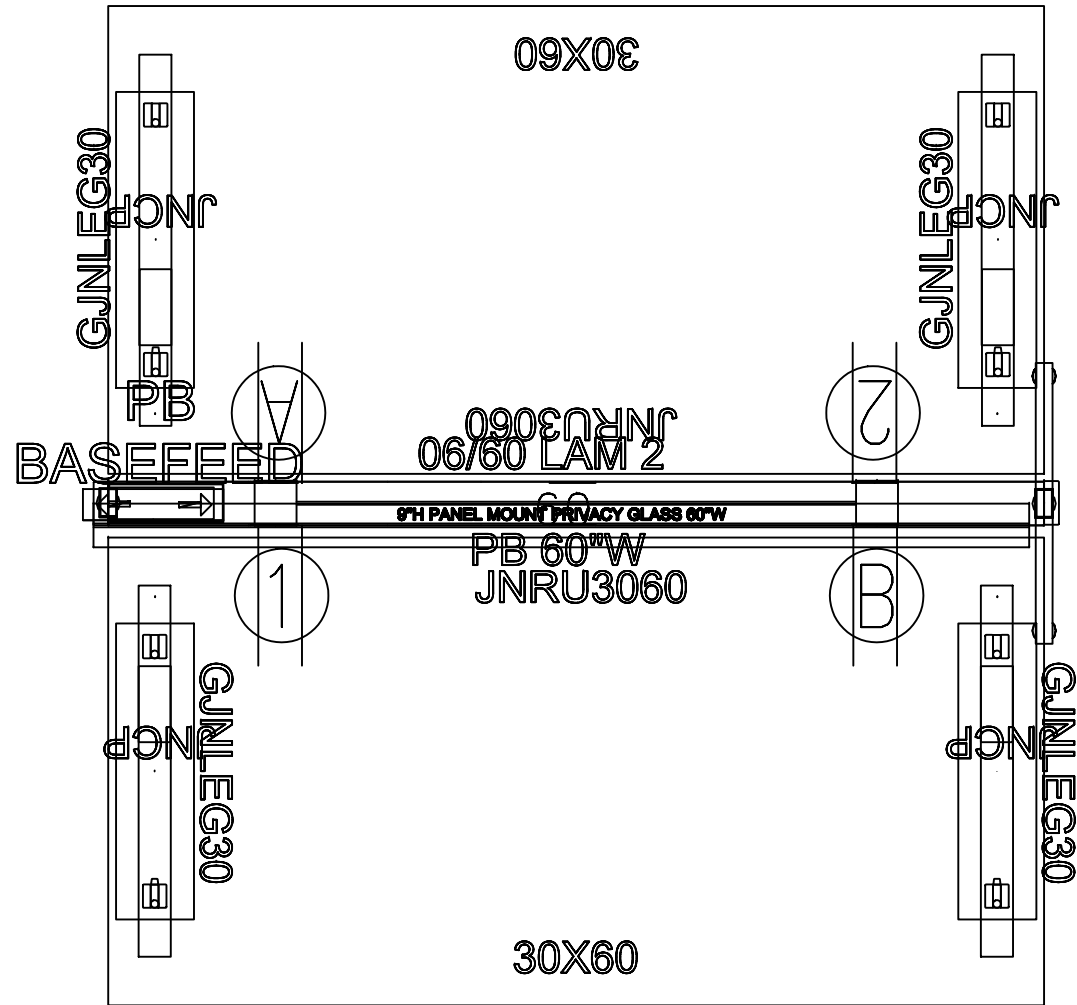

5' - 0"

5' - 4"

EVOLVE POWERBEAM - WEBSITE TYPICALS  
EPB525 - 2PACK

SPECIFICATION DEPARTMENT  
global furniture group  
globalfurnituregroup.com  
globalADpartfolo.com  
evolvefurnituregroup.com

PREPARED BY  
DATE  
PROJECT NUMBER  
REVISION

SHEET

SCALE = NTS

DRAWN TO DEALER PROVIDED SPECIFICATIONS. THE GLOBAL GROUP OF COMPANIES IS NOT RESPONSIBLE FOR THE OVERALL ACCURACY OF ROOM DIMENSIONS, COLUMNS, DOORWAYS, WINDOWS, OBSTRUCTIONS, ETC. THIS RENDERING IS BEING PROVIDED TO YOU IN CONJUNCTION WITH THE PROSPECTIVE RETAIL SALE OF PRODUCTS AND IS FOR INFORMATIONAL PURPOSES ONLY. THE GLOBAL GROUP OF COMPANIES IS NOT A LICENSED INTERIOR DESIGNER OR ARCHITECT.